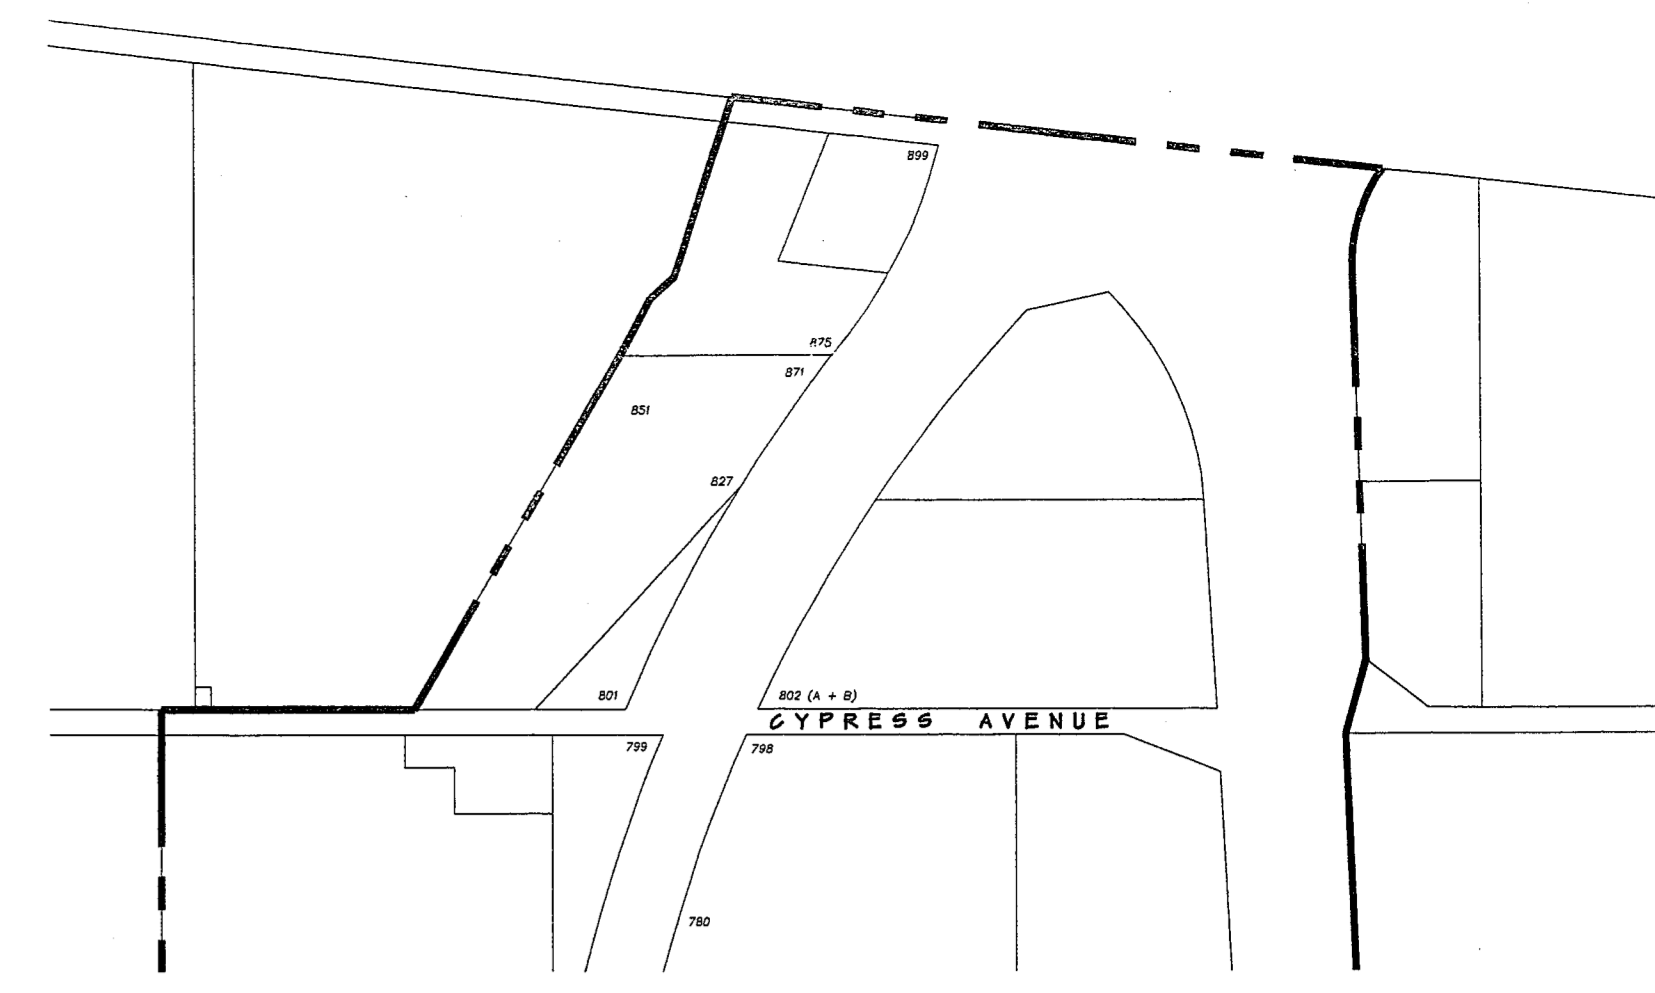

SEE RIGHT

NORTH GREENFIELD

Prepared By:
TERRA ENGINEERING, INC
820 Park Row #592, Salinas, CA 93901
Tel. 831.455.2344 Fax. 831.455.1921

February 2009
HOUSE NUMBERING MAP
CITY OF GREENFIELD