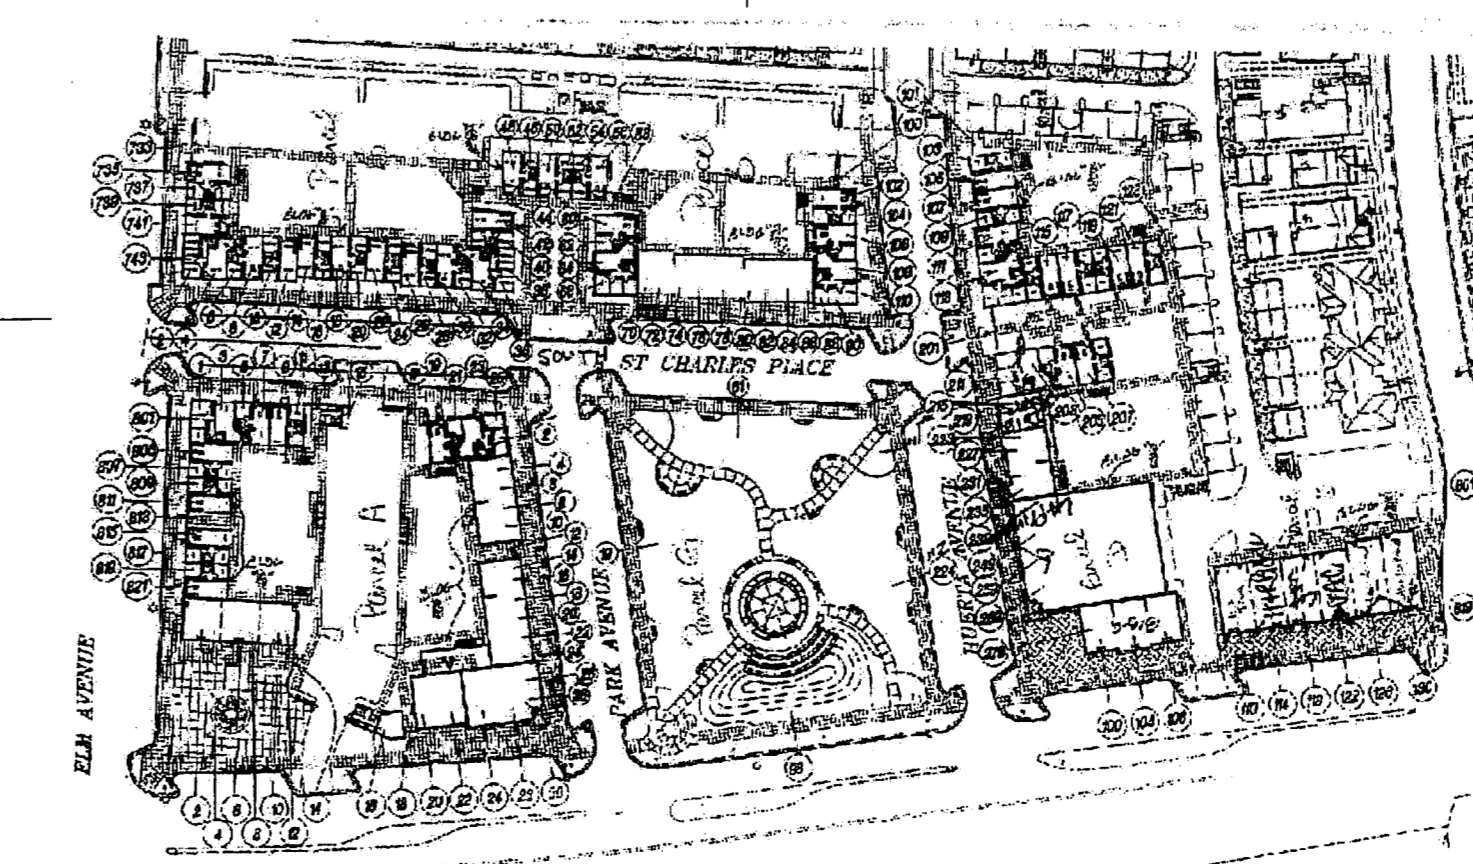

SEE RIGHT

NORTH GREENFIELD

Prepared By:
TERRA ENGINEERING, INC
820 Park Row #592, Salinas, CA 93901
Tel. 831.455.2344 Fax. 831.455.1921

February 2009
HOUSE NUMBERING MAP
CITY OF GREENFIELD