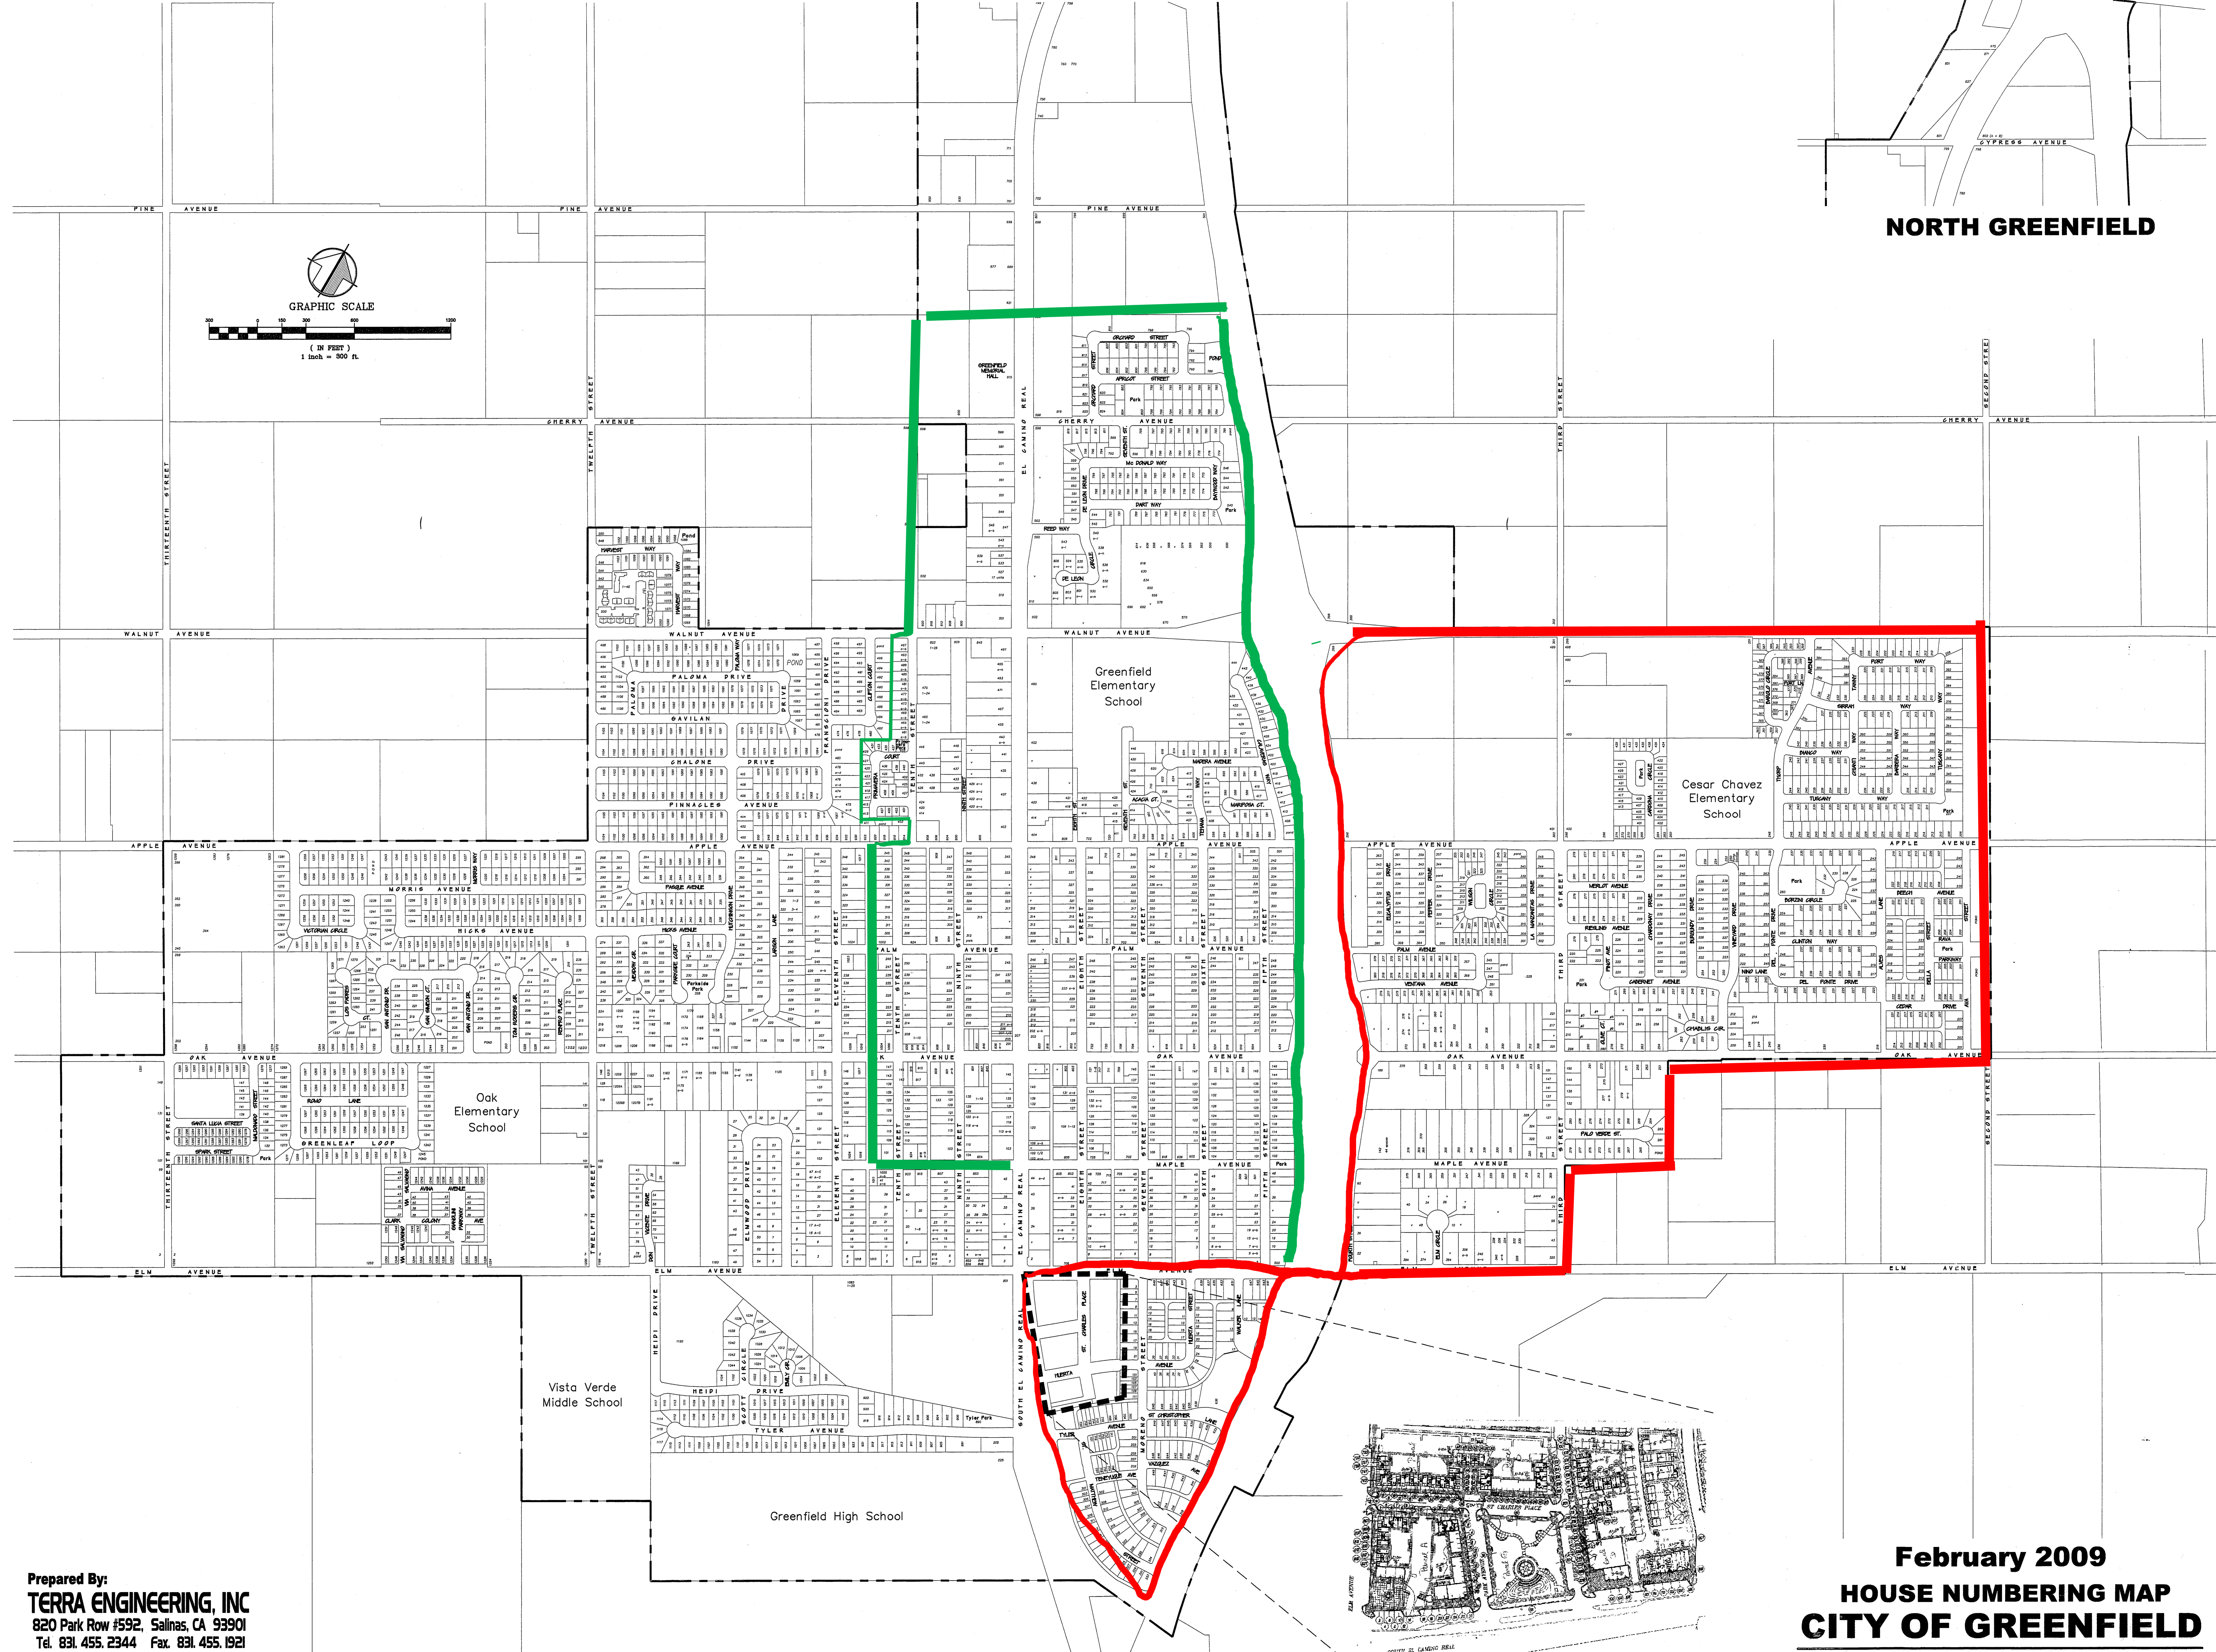

SEE RIGHT

NORTH GREENFIELD

Prepared By:
TERRA ENGINEERING, INC
820 Park Row #592, Salinas, CA 93901
Tel. 831.455.2344 Fax. 831.455.1921

February 2009
HOUSE NUMBERING MAP
CITY OF GREENFIELD